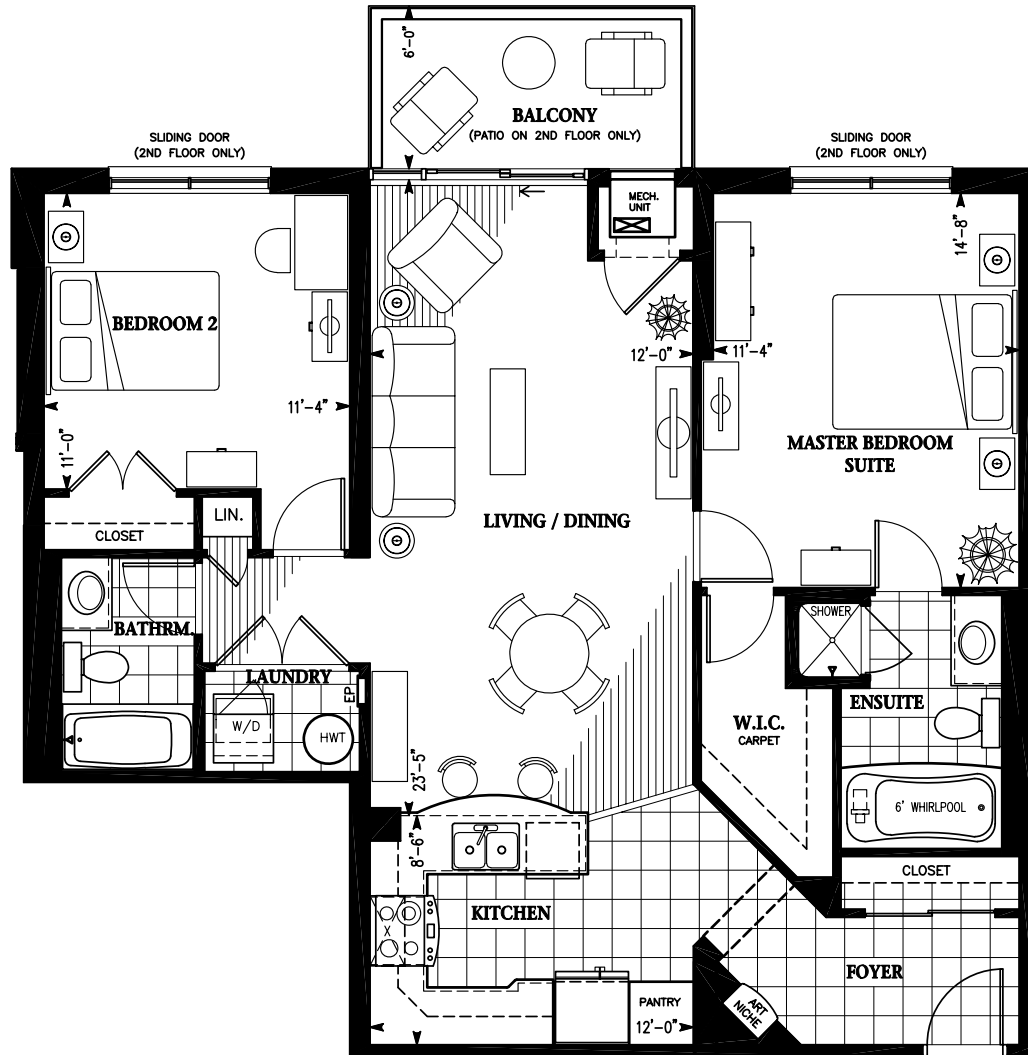

The Rose

1,102 sq.ft.

2 BEDROOM • 2 BATH (BI)

NOTE: FURNITURE IS NOT INCLUDED.

6TH-10TH FLOOR PLAN

2ND-5TH FLOOR PLAN

Prices and specifications are subject to change without notice. E&O.E. Actual useable floor space may vary from the stated floor area. Furniture shown is not included in purchase price. The unit shown may be the reverse of the unit purchased.