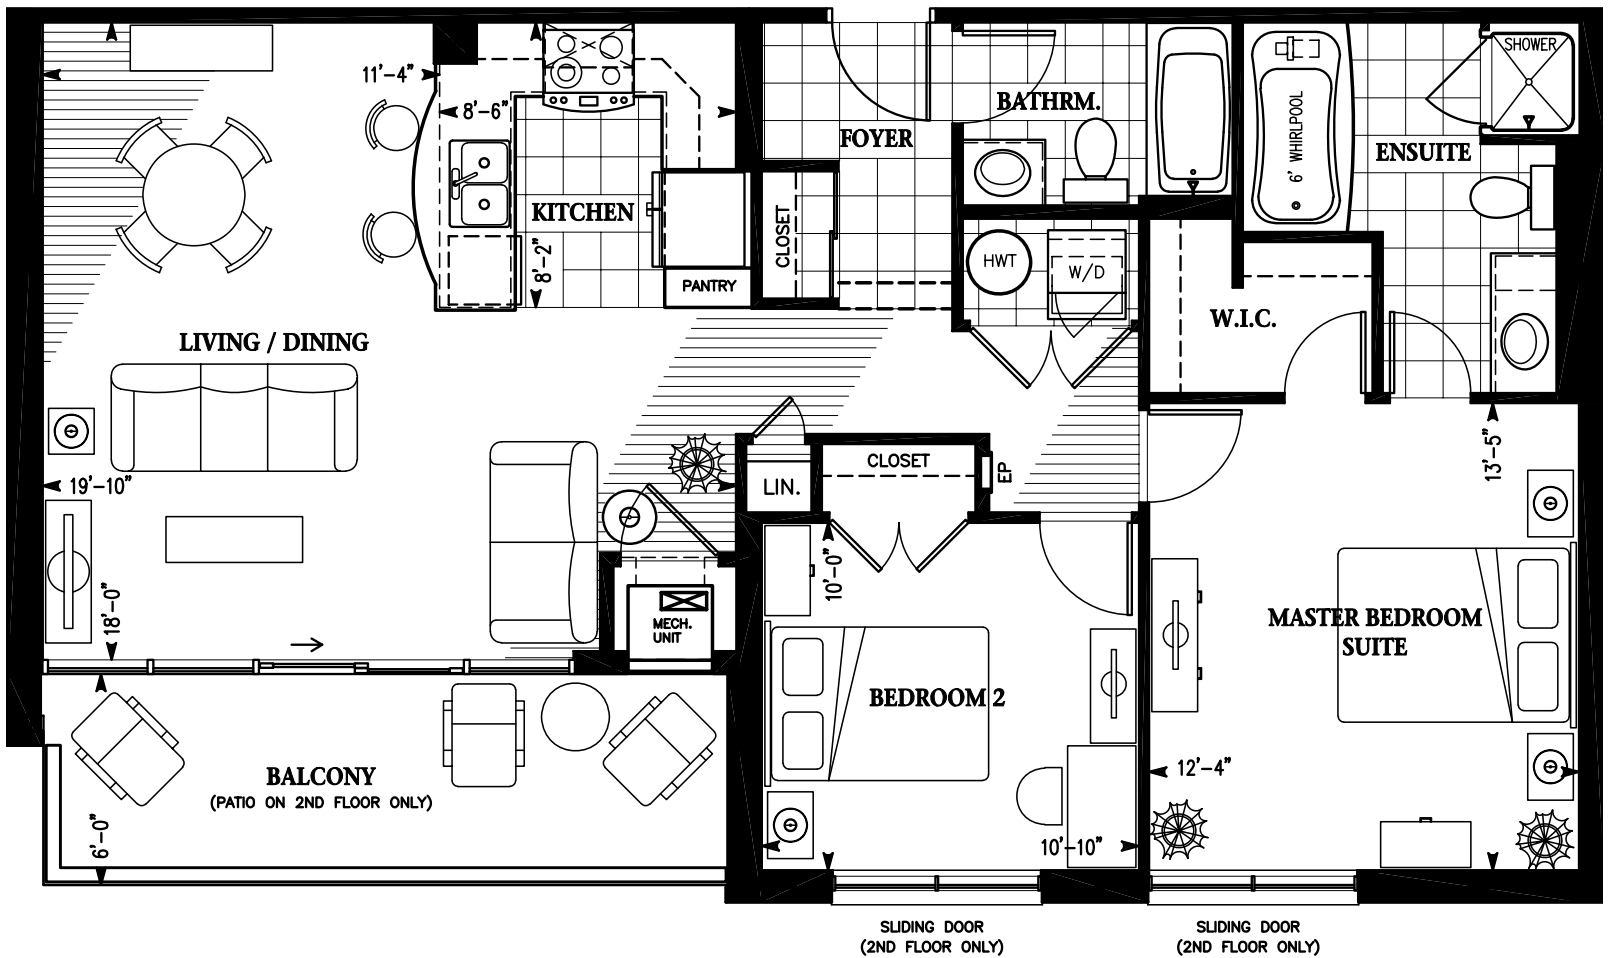

The Hyacinth

1,038 sq.ft.

2 BEDROOM • 2 BATH (B3)

5TH-10TH FLOOR PLAN

Prices and specifications are subject to change without notice. E&O.E. Actual useable floor space may vary from the stated floor area. Furniture shown is not included in purchase price. The unit shown may be the reverse of the unit purchased.