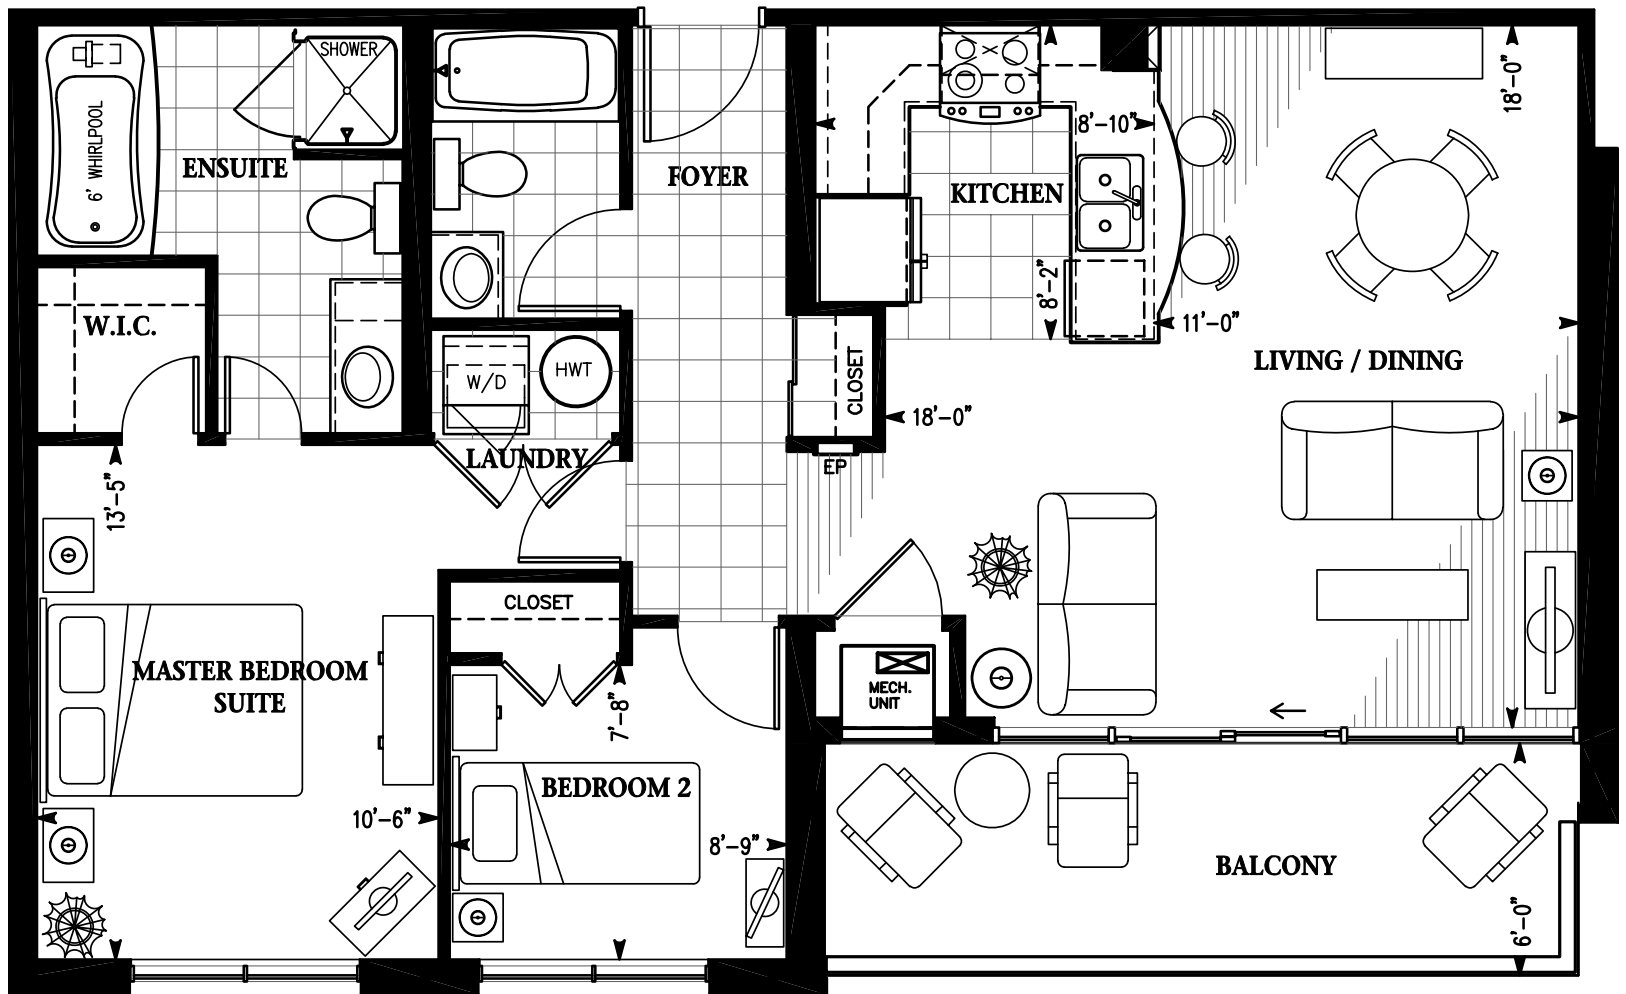

# The Daffodil III

935 sq.ft.

2 BEDROOM • 2 BATH (B15)

4TH-10TH FLOOR PLAN

Prices and specifications are subject to change without notice. E&O.E. Actual useable floor space may vary from the stated floor area. Furniture shown is not included in purchase price. The unit shown may be the reverse of the unit purchased.